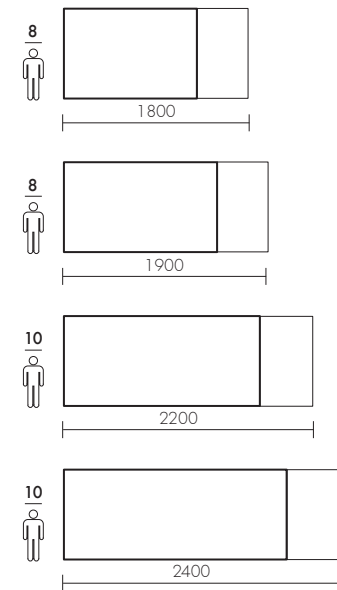

## LOOM estensibile

LOOM extendable table

- Dimensioni: H 760 mm
- Allunga interna
- Tavolo estensibile, struttura in legno e guide scorrevoli in metallo
- Misura interasse fra le due gambe: L -140 mm
- Altezza da terra a sottotavolo: 645 mm
- Legno Massello; spessore piano 25 mm
- Dimensione gamba: 70x70 mm

- Size: H 760 mm
- Internal extension
- Extendable table, wooden frame and sliding metal rails
- Distance between legs: L -140 mm
- Height from floor to table: 645 mm
- Solid wood; flat thickness: 25 mm
- Leg size: 70x70 mm

Dimensioni - Size (mm)

Estensibile - Extendable

1300 (1800) x 800

1400 (1900) x 900

1600 (2200) x 900

1800 (2400) x 900

Chiuso / Closed

Aperto / Open

- Solid ash structure
- Height of seat: 470 mm
- Width of the chair: 450 mm
- Chair depth: 535 mm
- Chair height: 840 mm
- Polypropylene seats
- Seats upholstered in eco-leather and microfiber

ROVERE OCI - finitura BRUNO