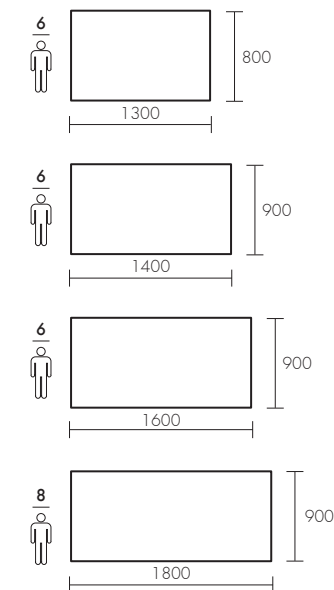

## LOOM estensibile

LOOM extendable table

- Dimensioni: H 760 mm
- Allunga interna
- Tavolo estensibile, struttura in legno e guide scorrevoli in metallo
- Misura interasse fra le due gambe: L -140 mm
- Altezza da terra a sottotavolo: 645 mm
- Legno Massello; spessore piano 25 mm
- Dimensione gamba: 70x70 mm

- Size: H 760 mm
- Internal extension
- Extendable table, wooden frame and sliding metal rails
- Distance between legs: L -140 mm
- Height from floor to table: 645 mm
- Solid wood; flat thickness: 25 mm
- Leg size: 70x70 mm

Dimensioni - Size (mm)

Estensibile - Extendable

1300 (1800) x 800

1400 (1900) x 900

1600 (2200) x 900

1800 (2400) x 900

Chiuso / Closed

Aperto / Open

- Solid ash structure
- Height of seat: 470 mm
- Width of the chair: 450 mm
- Chair depth: 535 mm
- Chair height: 840 mm
- Polypropylene seats
- Seats upholstered in eco-leather and microfiber

ROVERE OCI - finitura BRUNO